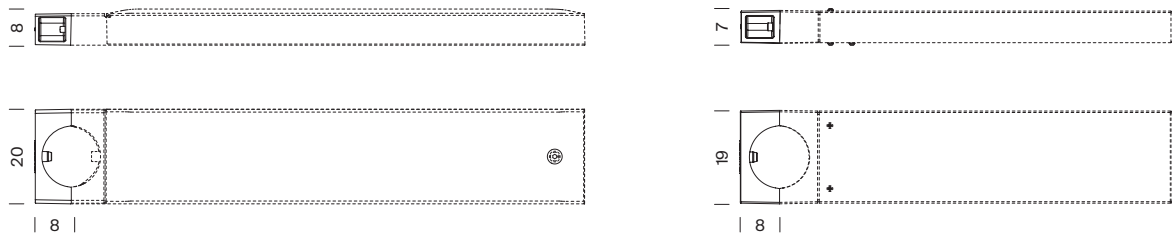

Rama / Rama LED / Rama LED Liviana Pole attachment

Gonzalo Milá, 2013

Sizes in cm

      (with Rama, Rama LED and Rama LED Liviana luminaires)

Code: RAF039 (Rama LED / Rama), RAF03L (Rama LED Liviana)

Accessory allowing a single luminaire to be affixed to a $\varnothing 127$ -129 mm pole.

Materials: Powder-coated finish aluminium injection clamp.

Stainless steel screws.

Colours: light grey (RAL 9006).

(other colours available to order)

Size (cm): 8 x 8 x 20 (Rama LED, Rama), 8 x 7 x 19 (Rama LED Liviana)

Weight (kg): 2 (Rama LED, Rama), 3 (Rama LED Liviana)

Installation: Suitable for pole attachment by means of a fastening accessory. The component is delivered disassembled. The component can be combined with the Rama LED and Rama LED Liviana product range (for further information Rama LED and Rama LED Liviana, log onto the website www.santacole.com).

Colours: light grey (RAL 9006).

(other colours available to order)

Size (cm): 20 x 18 x 12 (Rama LED, Rama), 21 x 19 x 15 (Rama LED Liviana)

Weight (kg): 2 (Rama LED, Rama), 3 (Rama LED Liviana)

Installation: Suitable for wall attachment by means of a fastening accessory. The component is delivered disassembled. The component can be combined with the Rama LED and Rama LED Liviana product range (for further information Rama LED and Rama LED Liviana, log onto the website www.santacole.com).