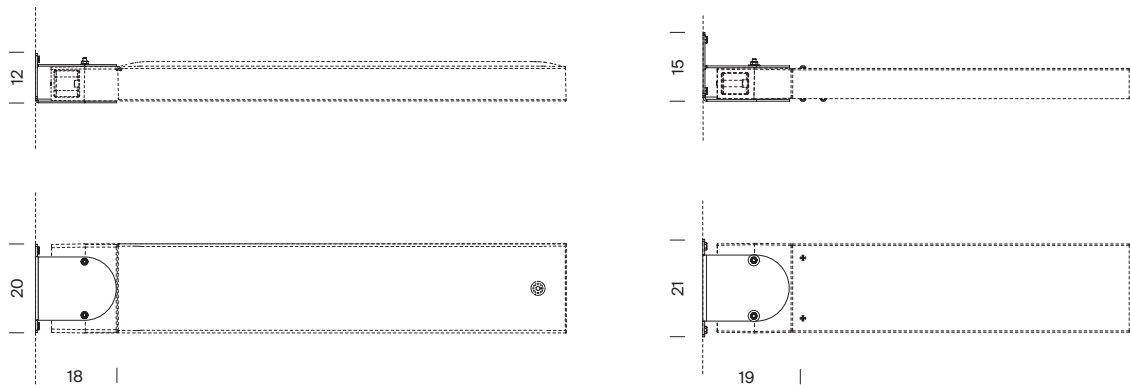

Rama / Rama LED Wall attachment

Gonzalo Milá, 2013

SANTA & COLE

Cotas en cm

(con luminaria Rama, Rama LED o Rama LED Liviana)

Code: RAF90 (Rama LED / Rama), RAF90L (Rama LED Liviana)

Accessory allowing a single-unit luminaire to be affixed to a wall.

Material:

Affixing via Fisher M10 fastening anchors.

Stainless steel attachment.

Powder-coated finish aluminium injection clamp.

Stainless steel screws.

Colours: light grey (RAL 9006).

(other colours available to order)

Size (cm): 20 x 18 x 12 (Rama LED, Rama), 21 x 19 x 15 (Rama LED Liviana)

Weight (kg): 2 (Rama LED, Rama), 3 (Rama LED Liviana)

Installation: Suitable for wall attachment by means of a fastening accessory. The component is delivered disassembled. The component can be combined with the Rama LED and Rama LED Liviana product range (for further information Rama LED and Rama LED Liviana, log onto the website www.santacole.com).

*Luminaire not included