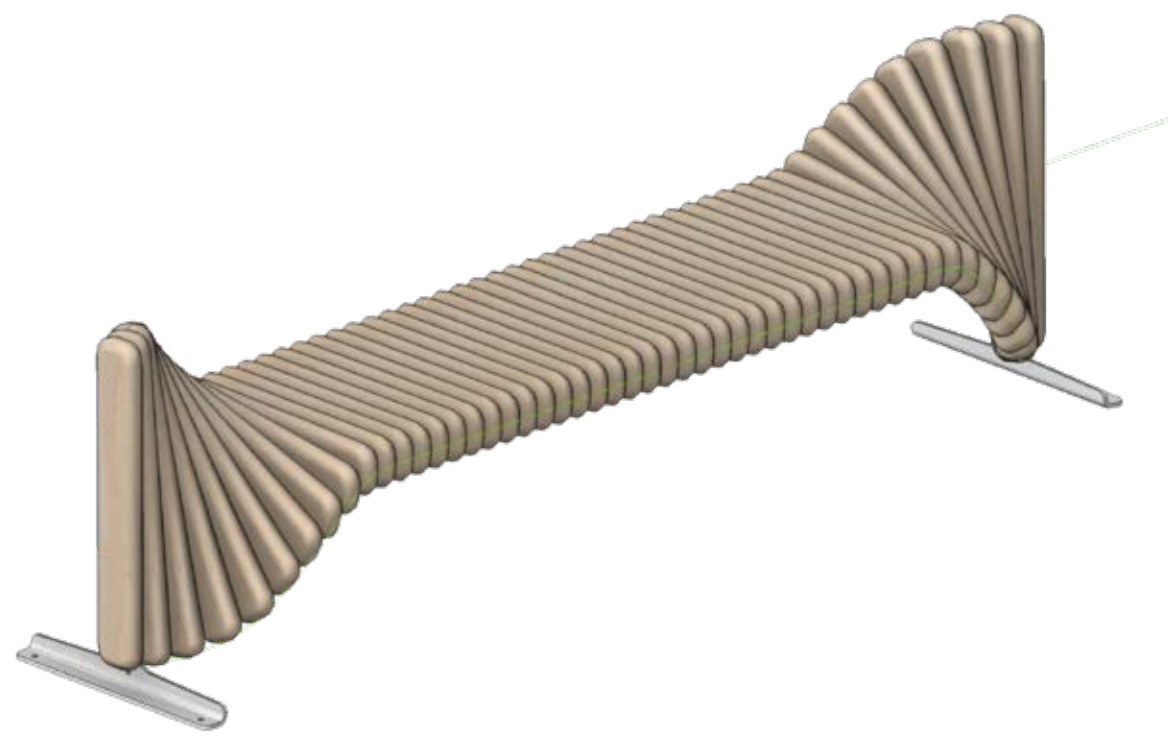

simple
moveart playscuptures

Playsculpture simple

The «simple» offers seating for five people or a space for one person on which to lounge. To support the head and elevate the feet, the upper and lower ends are gently tilted upwards. At the same time, the playful design of the bench lends its own charisma but does not disrupt existing landscapes.

Material:

All products are constructed using 100% ecological and sustainable Accoya wood, and have a minimum outdoor life span of 25 years. They are low-maintenance and resistant to vandalism.

Safety:

All objects are manufactured according to European safety standards for playground equipment SN EN 1176.

Tech. Specifications:

Length: 236 cm
Width: 50 cm
Height: 70 cm
Weight: 85 kg
Freestanding available
Number of foundations: 2
Construction time (approx.):
2 pers. à 1,5 hrs.

THE HUMAN IGNITION PROFILE (HIP)