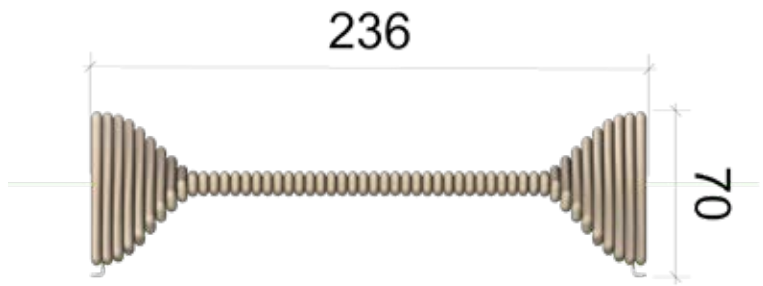

simple
moveart playscuptures

Playsculpture simple

The «simple» offers seating for five people or a space for one person on which to lounge. To support the head and elevate the feet, the upper and lower ends are gently tilted upwards. At the same time, the playful design of the bench lends its own charisma but does not disrupt existing landscapes.

Tech. Specifications:

Length: 236 cm
Width: 50 cm
Height: 70 cm
Weight: 85 kg
Freestanding available
Number of foundations: 2
Construction time (approx.):
2 pers. à 1,5 hrs.

THE HUMAN IGNITION PROFILE (HIP)