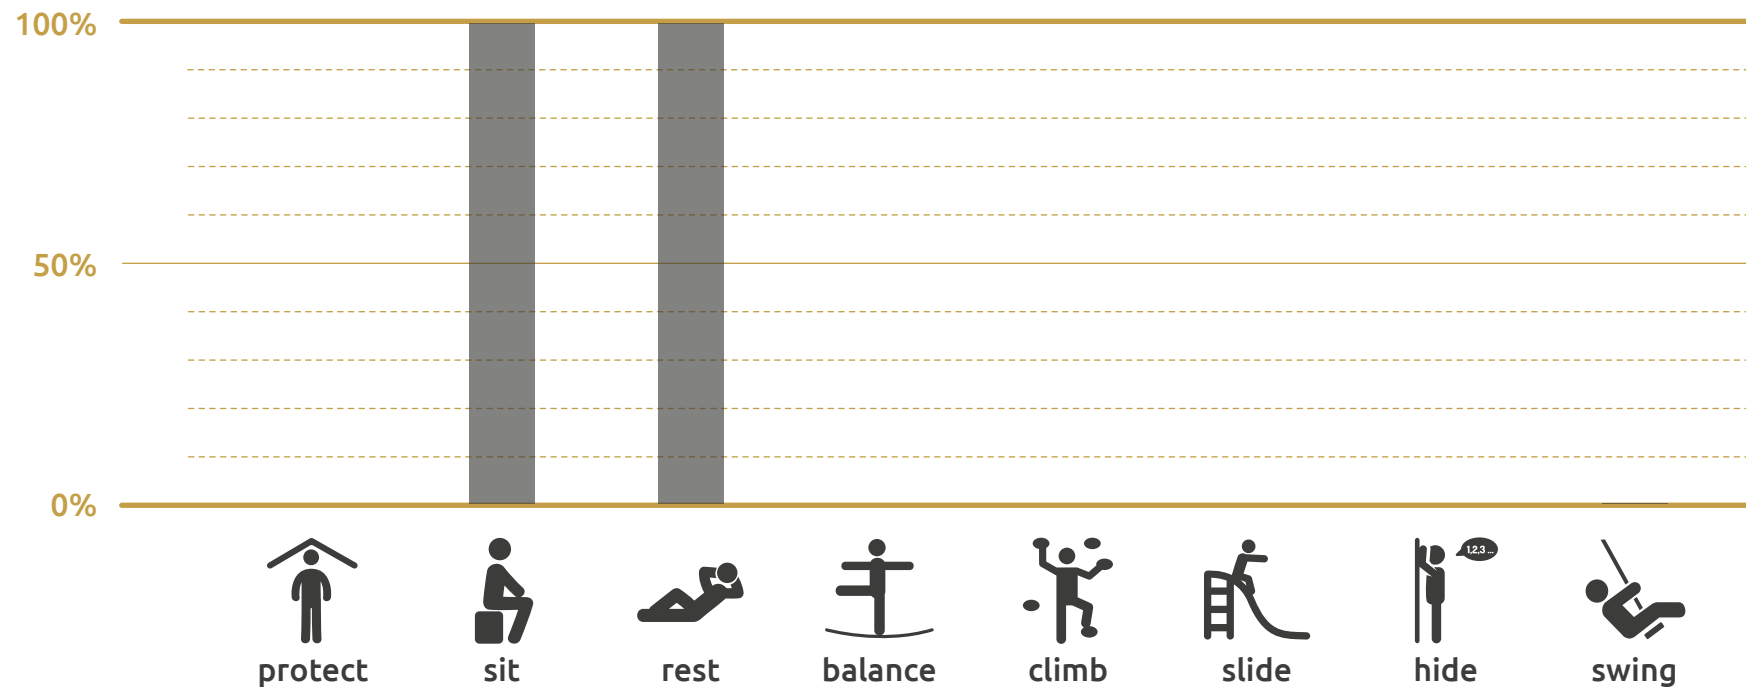

simple
moveart playscuptures

Playsculpture simple

The «simple» offers seating for five people or a space for one person on which to lounge. To support the head and elevate the feet, the upper and lower ends are gently tilted upwards. At the same time, the playful design of the bench lends its own charisma but does not disrupt existing landscapes.

Material:

All products are constructed using 100% ecological and sustainable Accoya wood, and have a minimum outdoor life span of 25 years. They are low-maintenance and resistant to vandalism.

Safety:

All objects are manufactured according to European safety standards for playground equipment SN EN 1176.

Tech. Specifications:

Length: 236 cm
Width: 50 cm
Height: 70 cm
Weight: 85 kg
Freestanding available
Number of foundations: 2
Construction time (approx.):
2 pers. à 1,5 hrs.

THE HUMAN IGNITION PROFILE (HIP)