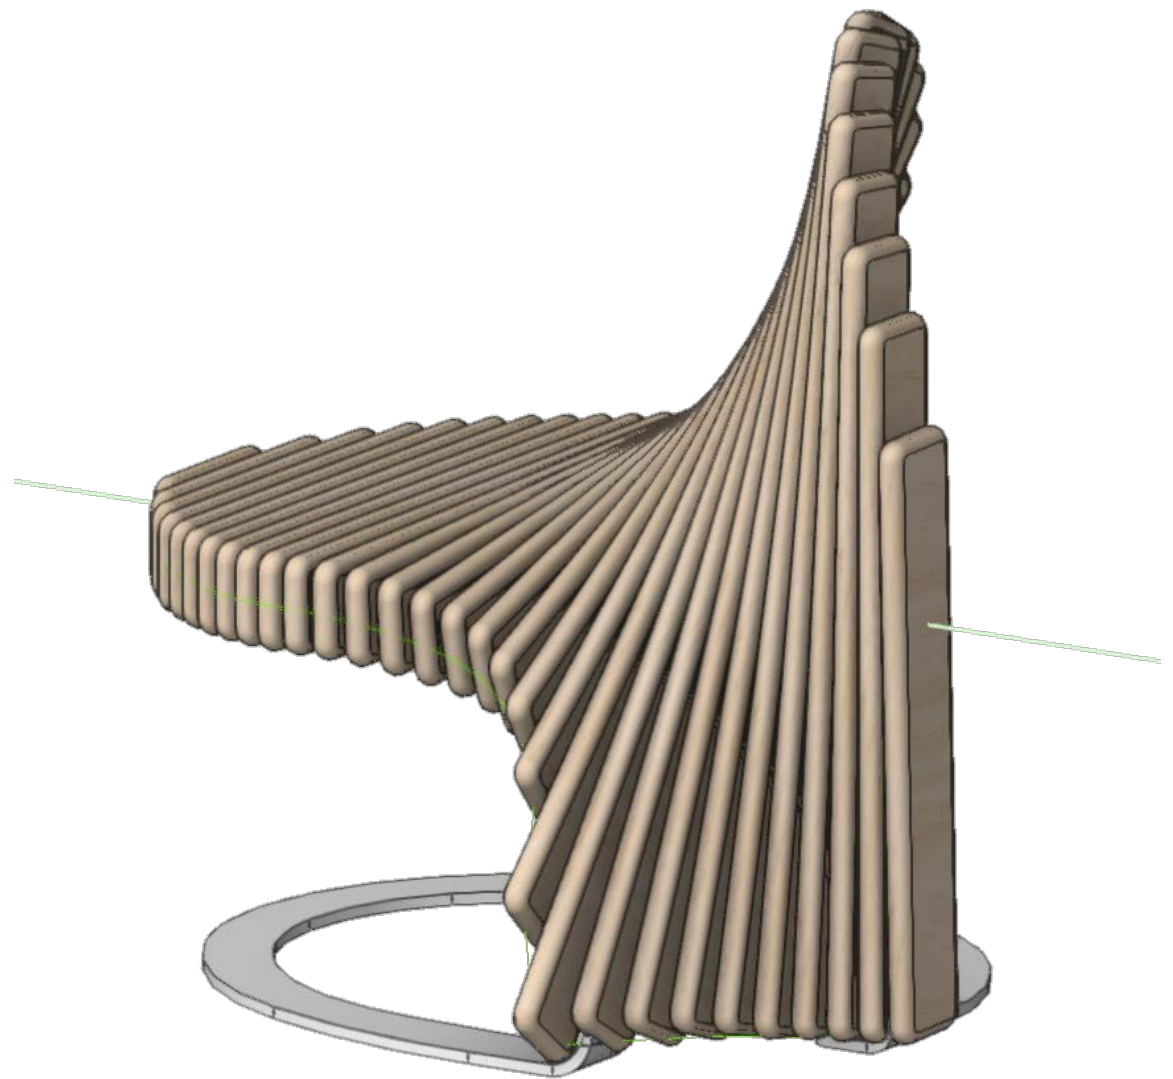

waterdrop
moveart playsculptures

Playsculpture waterdrop

«waterdrop» thanks to its non-uniform backrest, offers users the opportunity to relax the back and the posterior. The playful shape, which is evocative of a wave, is ideal for incorporating into new or existing residential districts, garden areas or public parks as part of landscaping or architecture.

Material:

All products are constructed using 100% ecological and sustainable Accoya wood, and have a minimum outdoor life span of 25 years. They are low-maintenance and resistant to vandalism.

Safety:

All objects are manufactured according to European safety standards for playground equipment SN EN 1176.

Tech. Specifications:

Length: 85 cm
 Width: 80 cm
 Height: 95 cm
 Weight: 50 kg
 Freestanding available
 Number of foundations: 1
 Construction time (approx.):
 1 pers. à 1,5 hrs.

THE HUMAN IGNITION PROFILE (HIP)