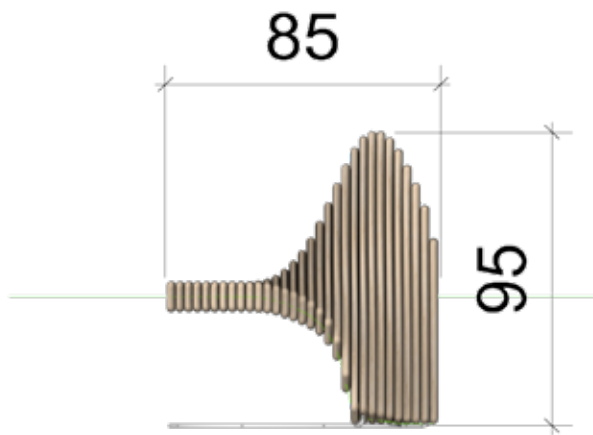

Tech. Specifications:

Length: 85 cm
 Width: 80 cm
 Height: 95 cm
 Weight: 50 kg
 Freestanding available
 Number of foundations: 1
 Construction time (approx.):
 1 pers. à 1,5 hrs.

THE HUMAN IGNITION PROFILE (HIP)