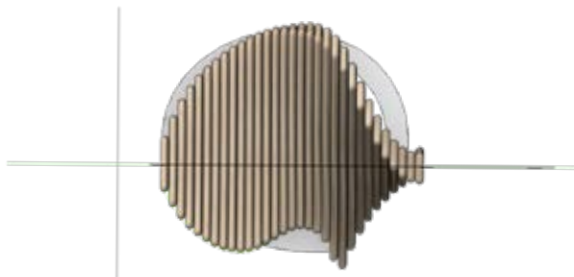

waterdrop
moveart playsculptures

Playsculpture waterdrop

«waterdrop» thanks to its non-uniform backrest, offers users the opportunity to relax the back and the posterior. The playful shape, which is evocative of a wave, is ideal for incorporating into new or existing residential districts, garden areas or public parks as part of landscaping or architecture.

Tech. Specifications:

Length: 85 cm
 Width: 80 cm
 Height: 95 cm
 Weight: 50 kg
 Freestanding available
 Number of foundations: 1
 Construction time (approx.):
 1 pers. à 1,5 hrs.

THE HUMAN IGNITION PROFILE (HIP)