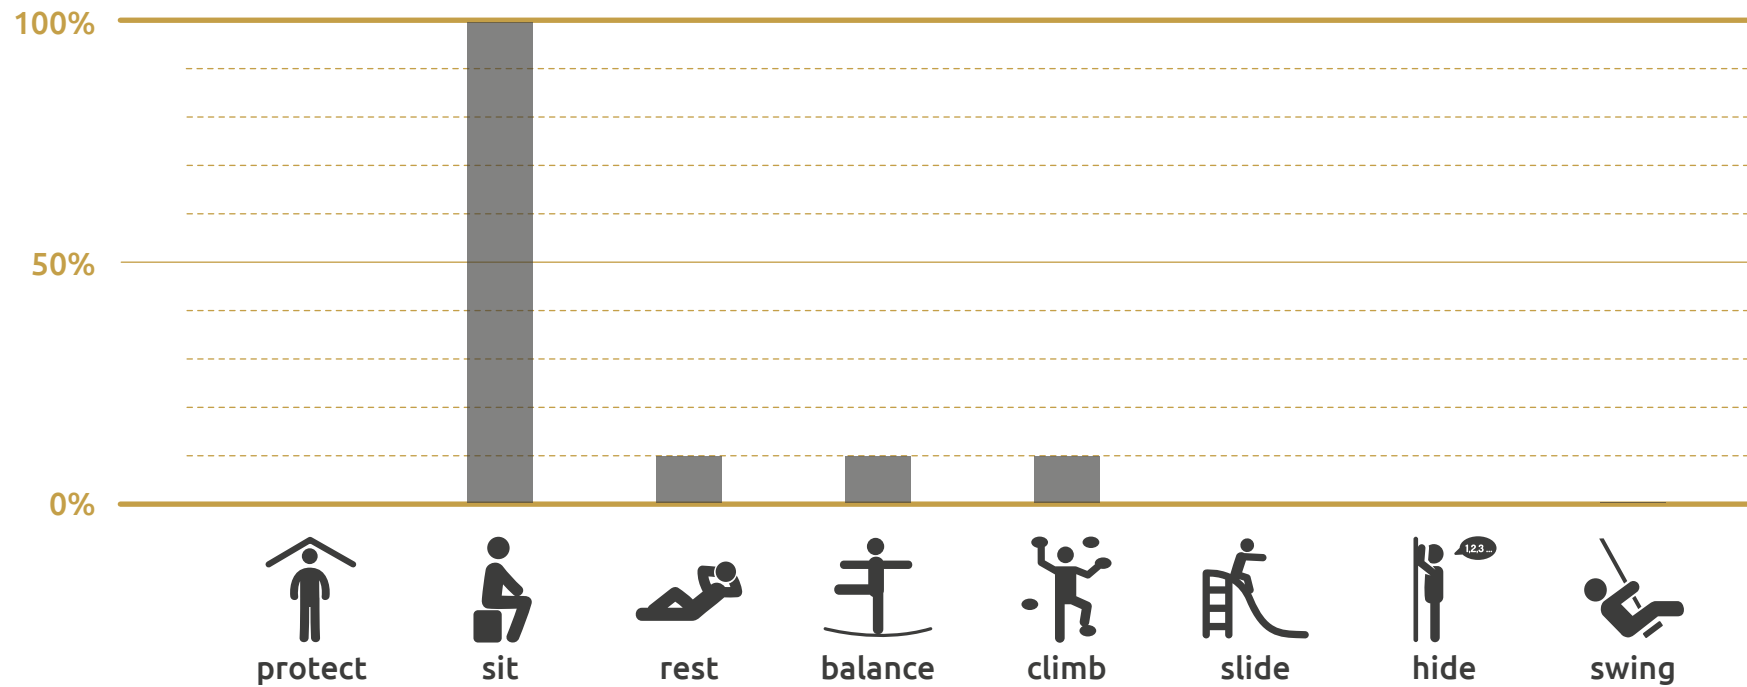

waterdrop
moveart playsculptures

Playsculpture waterdrop

«waterdrop» thanks to its non-uniform backrest, offers users the opportunity to relax the back and the posterior. The playful shape, which is evocative of a wave, is ideal for incorporating into new or existing residential districts, garden areas or public parks as part of landscaping or architecture.

Material:

All products are constructed using 100% ecological and sustainable Accoya wood, and have a minimum outdoor life span of 25 years. They are low-maintenance and resistant to vandalism.

Safety:

All objects are manufactured according to European safety standards for playground equipment SN EN 1176.

Tech. Specifications:

Length: 85 cm
 Width: 80 cm
 Height: 95 cm
 Weight: 50 kg
 Freestanding available
 Number of foundations: 1
 Construction time (approx.):
 1 pers. à 1,5 hrs.

THE HUMAN IGNITION PROFILE (HIP)